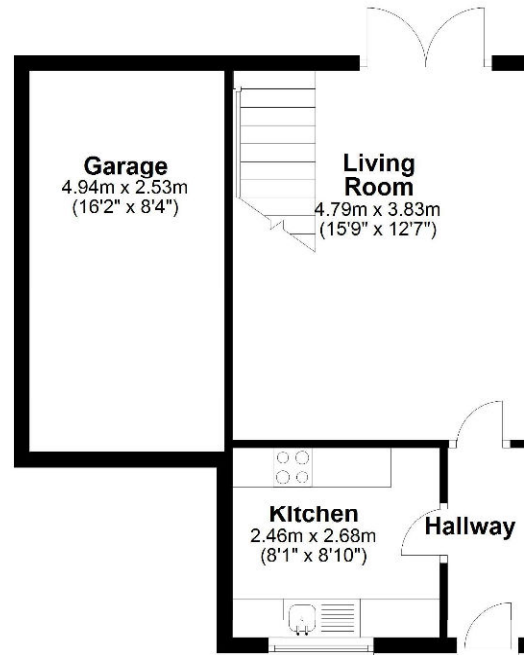

call us for a free
valuation on your
property

lettings@richardjames.info

Gemini House | Hargreaves Road | SN25 5AZ

Ground Floor
Approx. 41.1 sq. metres (442.6 sq. feet)

First Floor
Approx. 37.5 sq. metres (403.6 sq. feet)