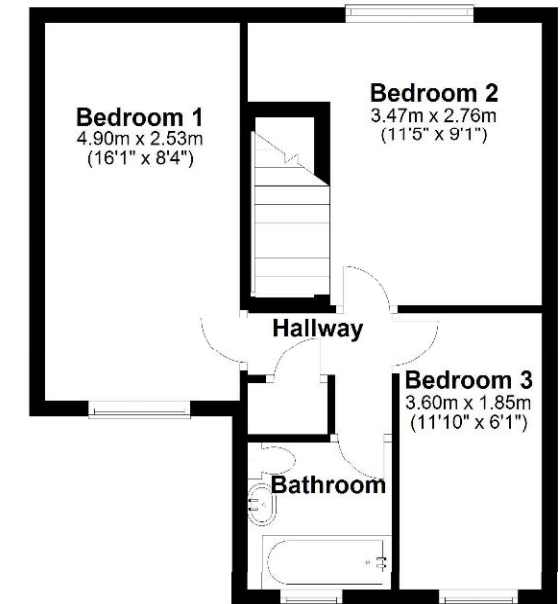

call us for a free
valuation on your
property

lettings@richardjames.info

Gemini House | Hargreaves Road | SN25 5AZ

Ground Floor
Approx. 41.1 sq. metres (442.6 sq. feet)

First Floor
Approx. 37.5 sq. metres (403.6 sq. feet)

Total area: approx. 78.6 sq. metres (846.2 sq. feet)

Richard James & their clients give notice that:

1. These sales and particulars do not constitute any part of an offer of contract, and are for the guidance of prospective purchasers only and should not be relied on as statements of fact.
2. No representations are made in these particulars as to the condition of the property or as to whether any service or facilities are in good working order.
3. All Measurements are approximate.